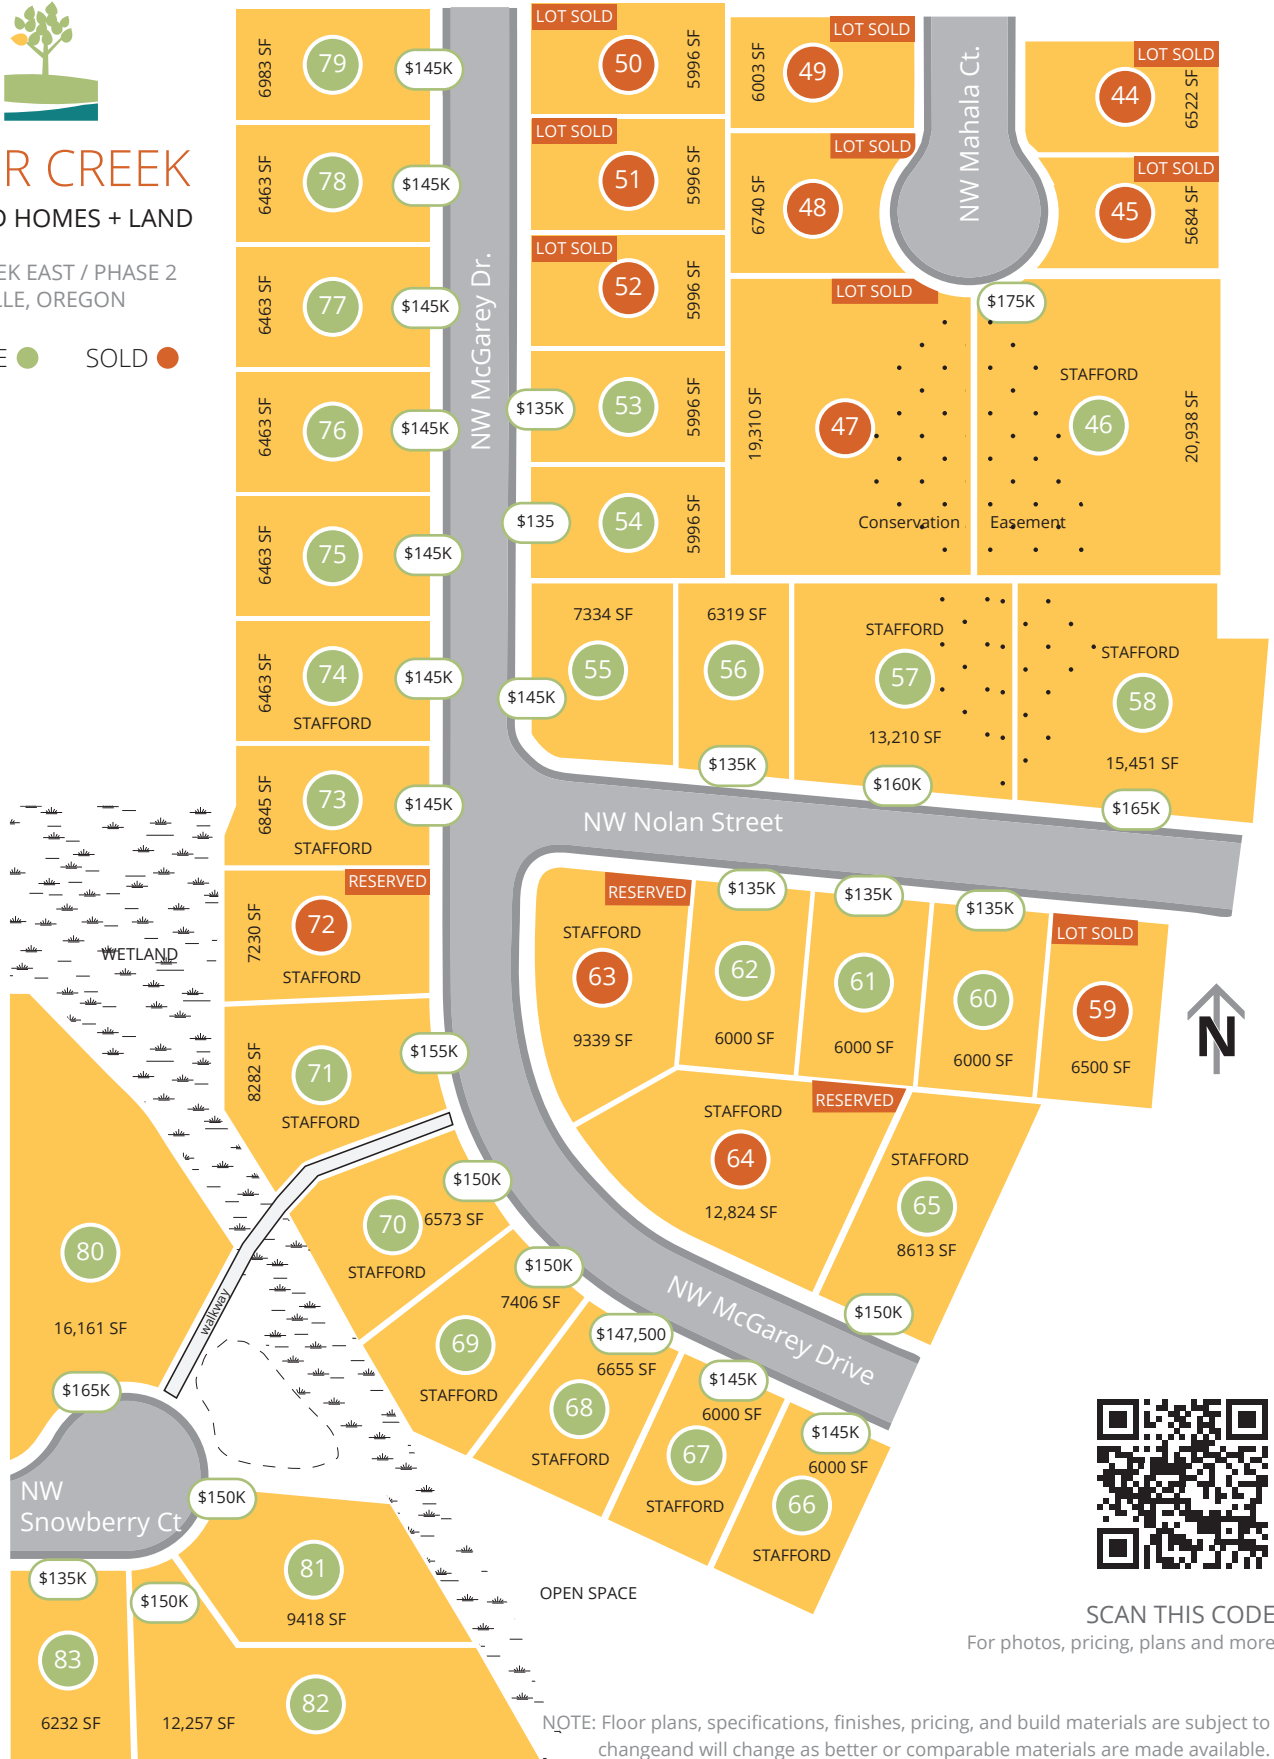

BAKER CREEK

STAFFORD HOMES + LAND

BAKER CREEK EAST / PHASE 2
McMINNVILLE, OREGON

AVAILABLE ● SOLD ●

SCAN THIS CODE
For photos, pricing, plans and more

NOTE: Floor plans, specifications, finishes, pricing, and build materials are subject to change and will change as better or comparable materials are made available.